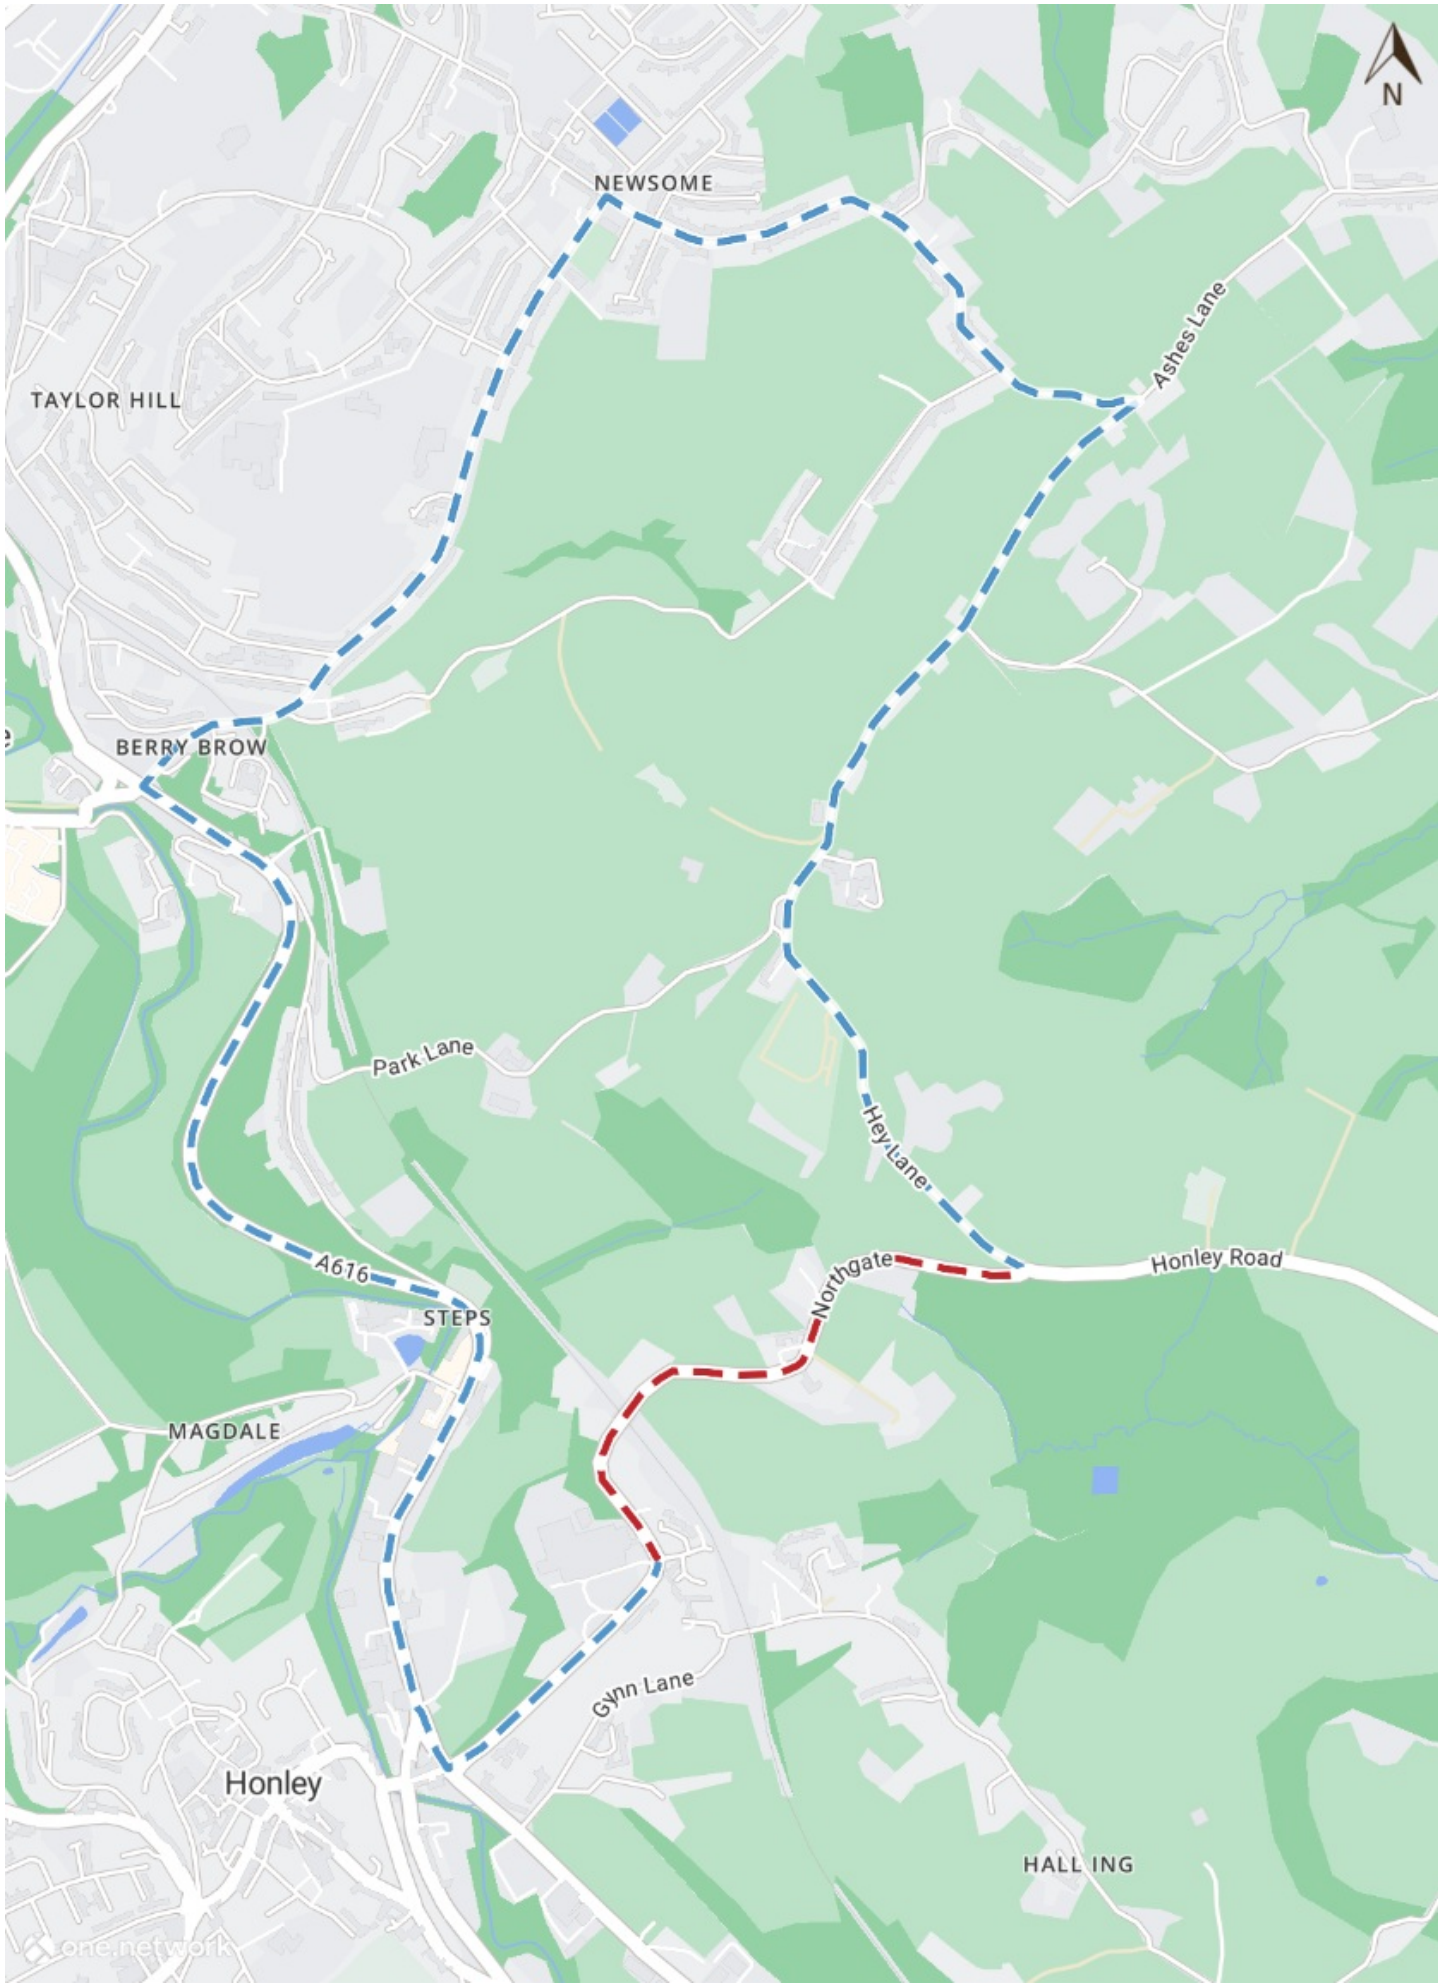

Notification of TTRO

Our Ref: TTRO 15374

Date: 22nd February 2024

Location :- Road closure: Northgate, Honley, Holmfirth

Extent: from Hey Lane to Station Road

Ward: Holme Valley North Ward, Kirkburton Ward

I should be pleased if you would arrange for a Temporary Traffic Regulation Order to be raised for the above location.

- a) I attach a copy plan indicating the extent of the restriction and the diversionary route.
- b) Pedestrian access will be maintained at all times.
- c) Vehicular traffic will have access to the points of the restriction.
- d) The Diversionary route will be:

Hey Lane, Ashes Lane, High Lane, Jackroyd Lane, Newsome Road South, Bridge Street, Waingate, Parkgate, Woodhead Road, Huddersfield Road, Station Road - Vice Versa

Ward: Holme Valley North Ward, Kirkburton Ward

NEWSOME

TAYLOR HILL

BERRY BROW

Ashes Lane

Park Lane

Hey Lane

A616

STEPS