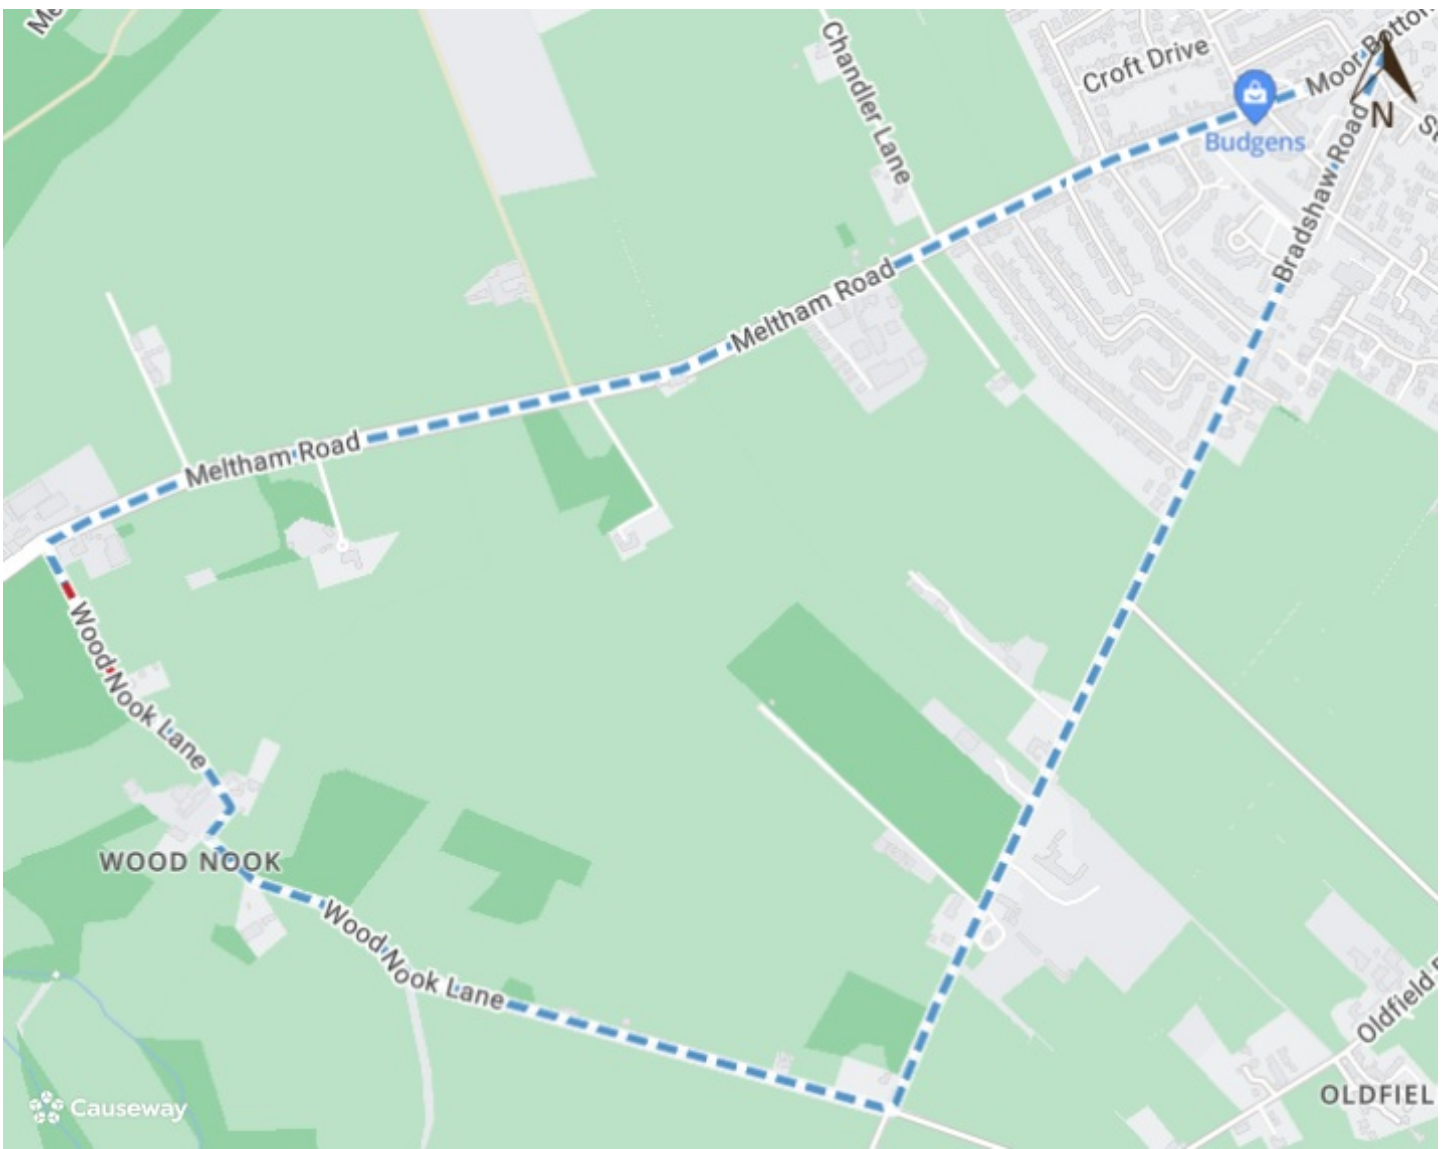

Imagery © 2024 [MapTiler](#) | Imagery © 2024 [Hexagon](#) | © [MapTiler](#) © [OpenStreetMap contributors](#)